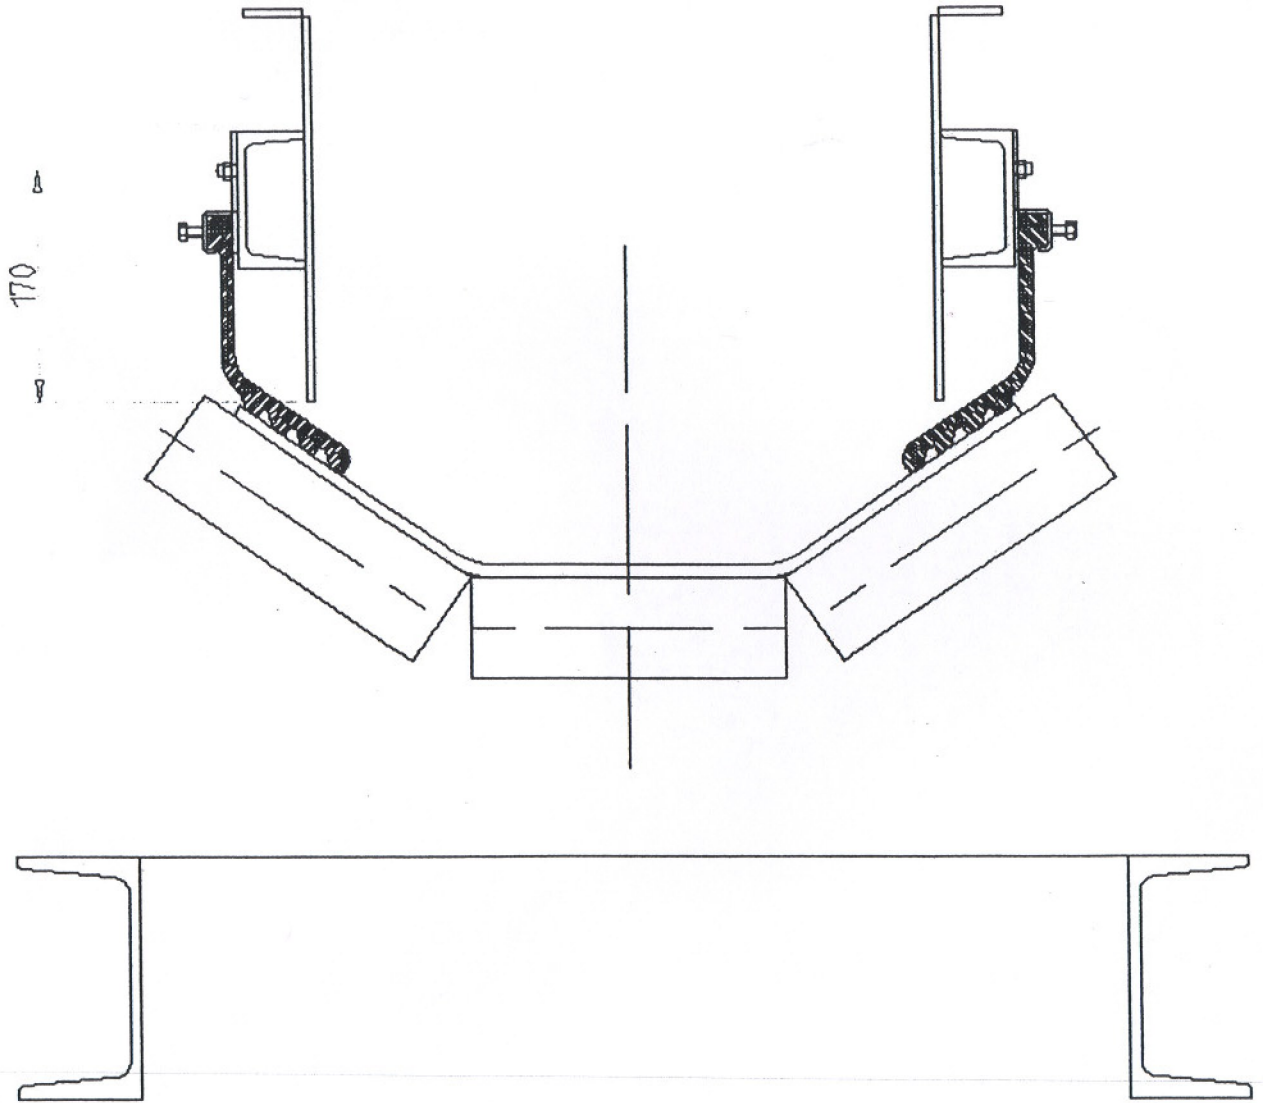

# ACE SURESEAL BELT SKIRTING SYSTEM

OFFSET MOUNTING USING CHANNEL